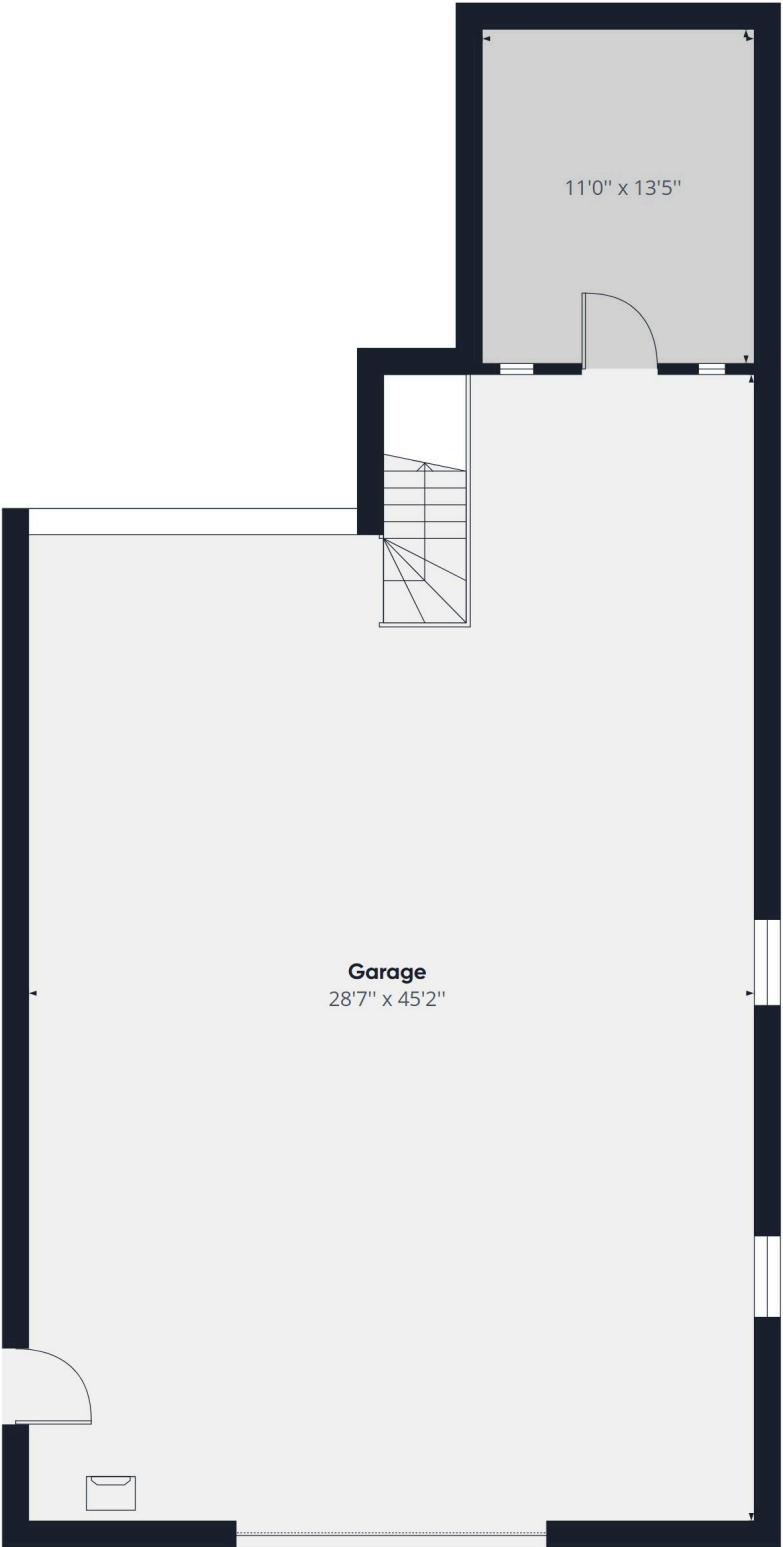

Living Room
22'9" x 25'11"

Utility Room
23'2" x 26'7"

Shop
17'3" x 19'8"