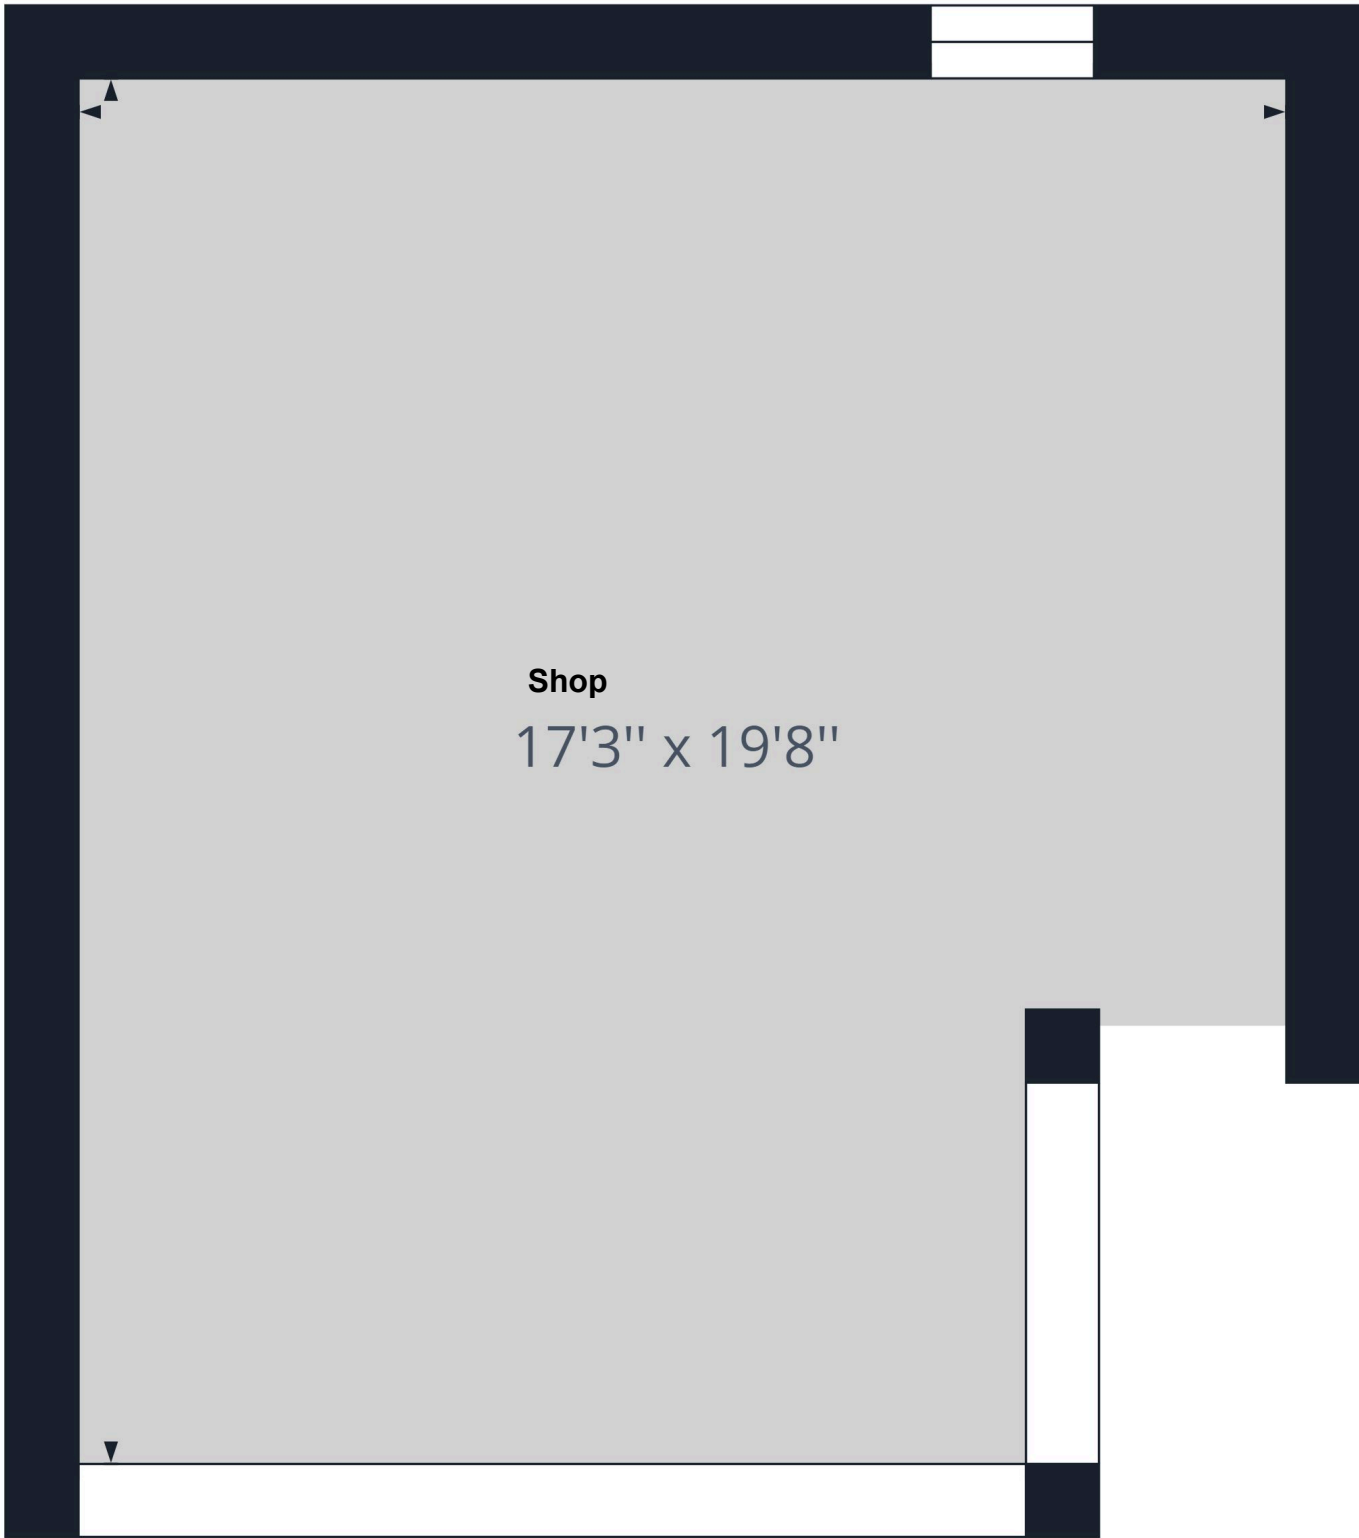

Living Room
22'9" x 25'11"

Utility Room
23'2" x 26'7"

Shop
17'3" x 19'8"