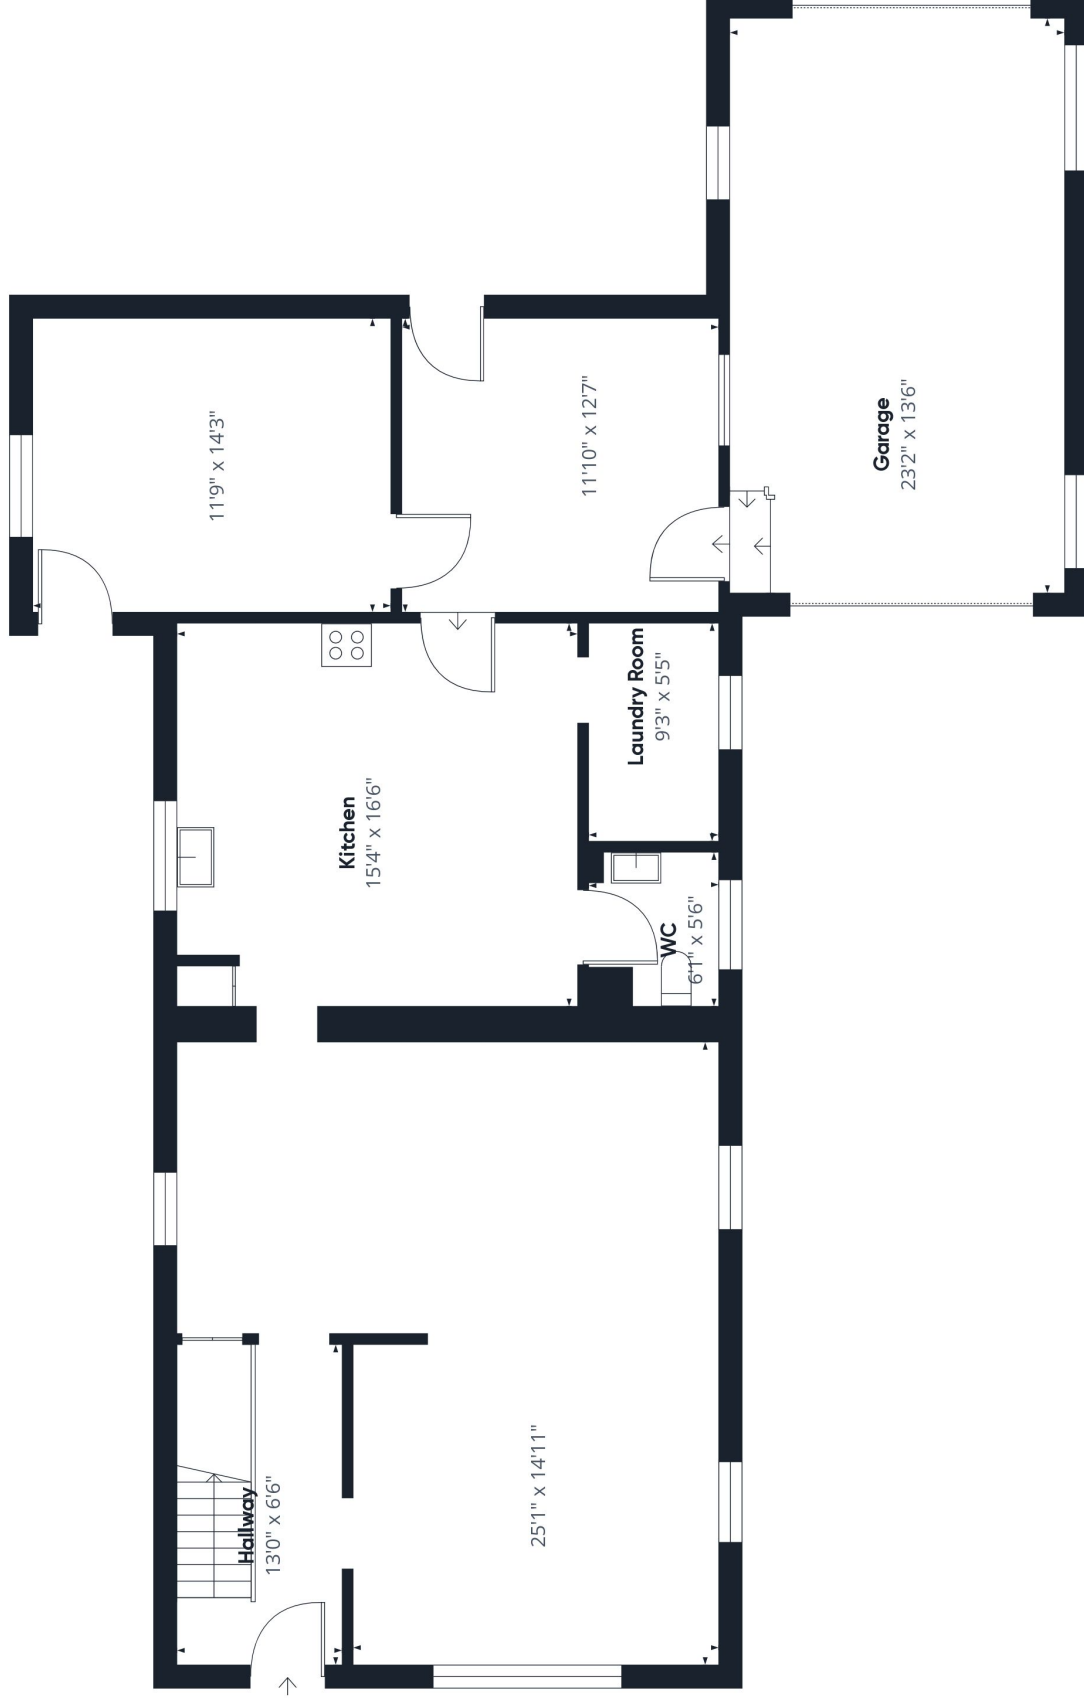

Approximate total area⁽¹⁾
766.96 ft²

(1) Excluding balconies and terraces

While every attempt has been made to ensure accuracy, all measurements are approximate, not to scale. This floor plan is for illustrative purposes only.

GIRAFFE360

Floor 1

Approximate total area⁽¹⁾
1524.33 ft²

(1) Excluding balconies and terraces

While every attempt has been made to ensure accuracy, all measurements are approximate, not to scale. This floor plan is for illustrative purposes only.

GIRAFFE360

Floor 0